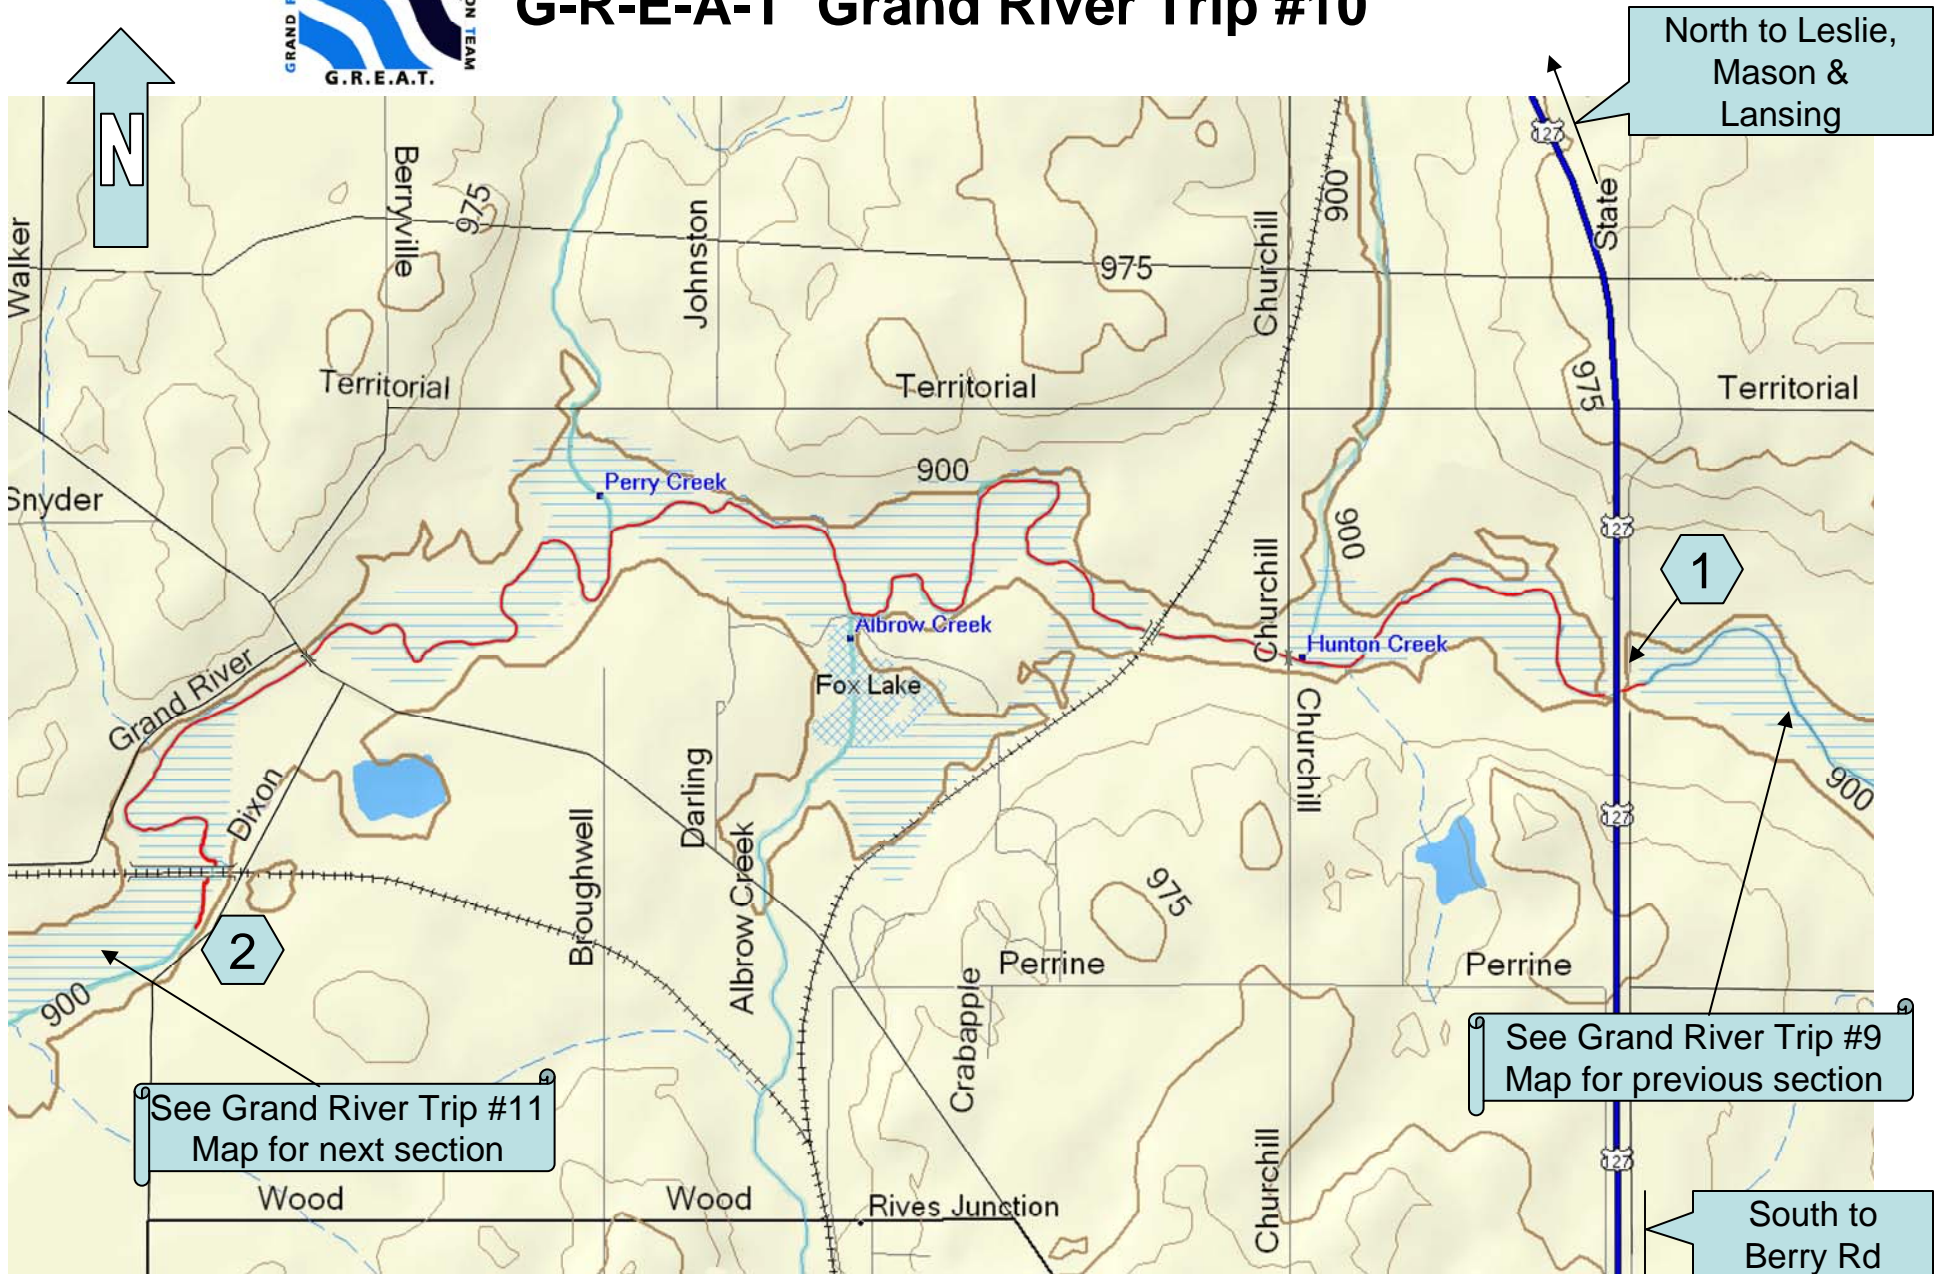

G-R-E-A-T Grand River Trip #10

1

South on State Rd off from Territorial Rd to a small parking area and good put in on the North side of the Grand River.

2

Small parking area downstream from RR Bridge off Dixon Rd.

North to Leslie, Mason & Lansing

See Grand River Trip #9 Map for previous section

South to Berry Rd and Jackson